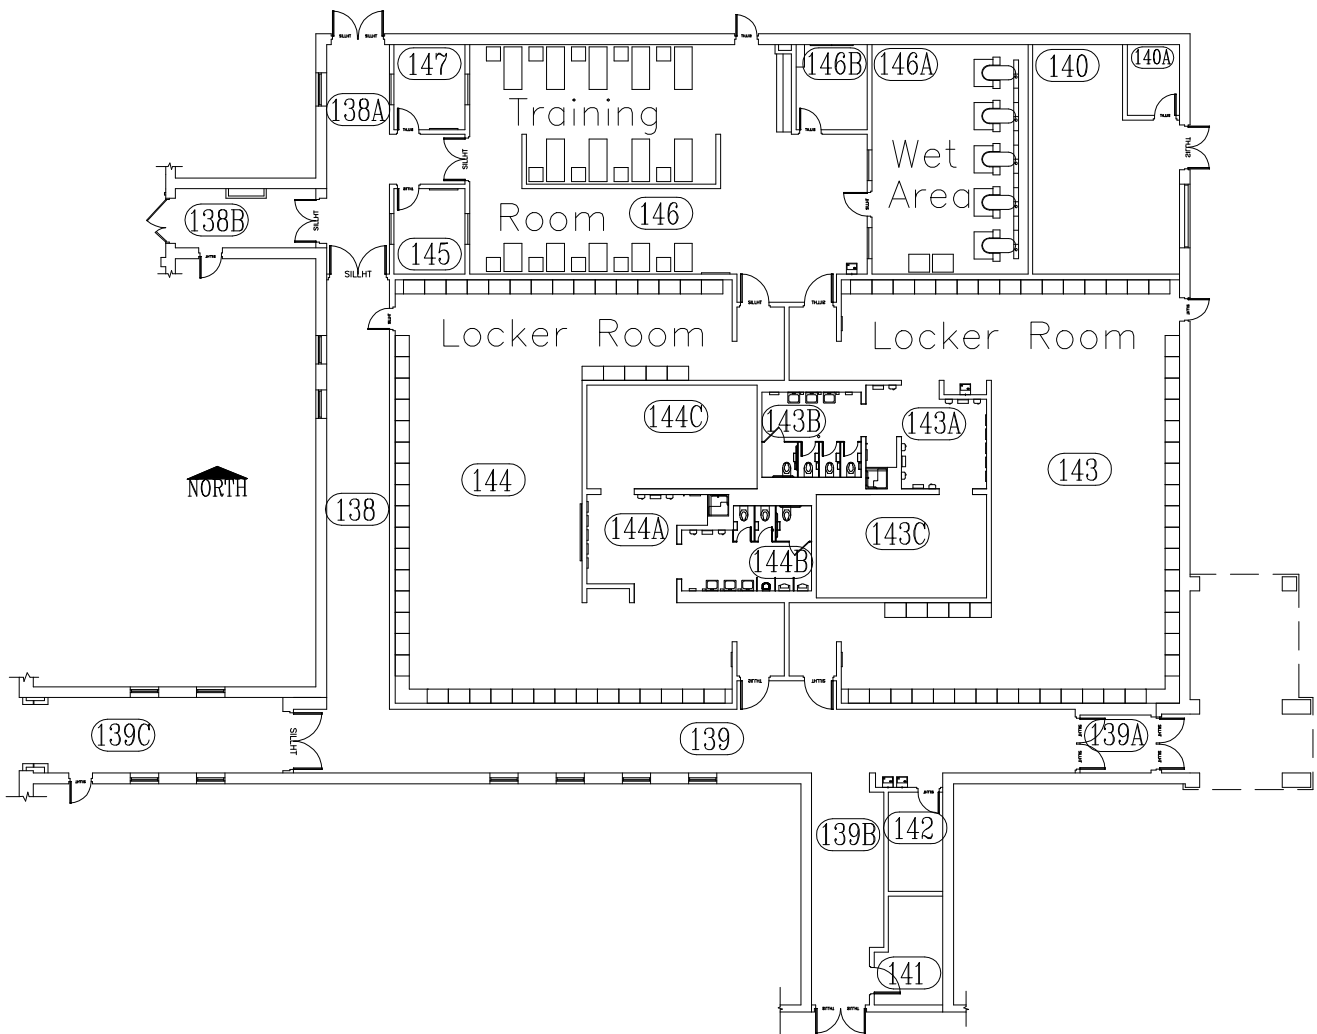

HUNT/KNOWLES LOCKERS ADDITION

KEY

Hunt Knowles Lockers	
UWRF Campus Planning	
DATE	REVISIONS
06/25/2008	04/30/10 BB
D. Braun	QA Integrated Planning\Campus Planning\CADD Drawings