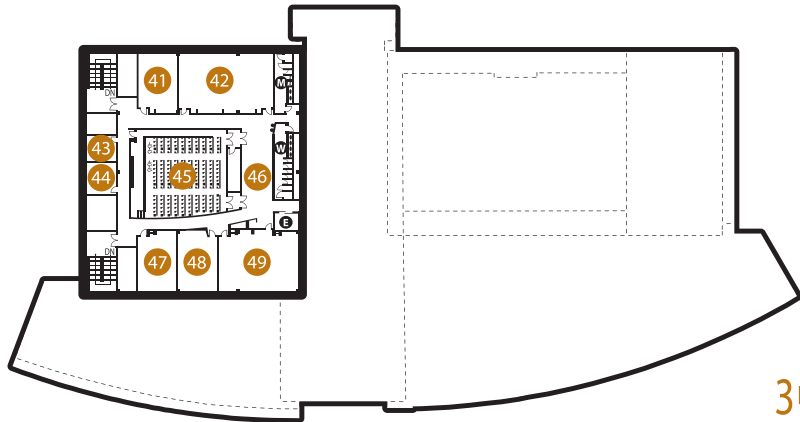

UNIVERSITY CENTER

Campus Information: (715) 425-3911
 Involvement Center: (715) 425-4444

MAP POINT ROOM NAME ROOM #

3rd LEVEL

- 41 Chippewa River Room 322
- 42 St. Croix River Room 321
- 43 Rush River Room 325
- 44 Red Cedar River Room 326
- 45 Kinnickinnic River Theater 320
- 46 Ames Gallery
- 47 Eau Galle River Room 332
- 48 Apple River Room 333
- 49 Willow River Room 334

3rd LEVEL

2nd LEVEL

- 31 Game Room
- 32 Falcon's Nest Mezzanine
- 33 Riverview Ballroom 260
- 34 Trimble River Room 231
- 35 Wind River Room 232

2nd LEVEL

1st LEVEL

- 11 Falcon's Nest Lounge
- 12 Heritage Hall
- 13 Coffee Lounge
- 14 Falcon Shop
- 15 Falcon's Nest 120
- 16 Peregrine Perk
- 17 First National Bank / ATM
- 18 Environmental Learning Kiosk
- 19 Information Desk
- 20 Mississippi River Room 172
- 21 Green Room
- 22 Freddy's Convenience Store
- 23 Bob Sievert Fireplace Lounge
- 24 Involvement Center

1st LEVEL

LOWER LEVEL

- 1 Pete's Creek Lounge 044
- 2 Retail Dining
- 3 Pete's Creek Corner
- 4 Falls Room 004
- 5 Riverside Commons

LOWER LEVEL

GENERAL POINTS OF INTEREST

- E Elevator
- W Women's Restroom
- M Men's Restroom
- R Restroom