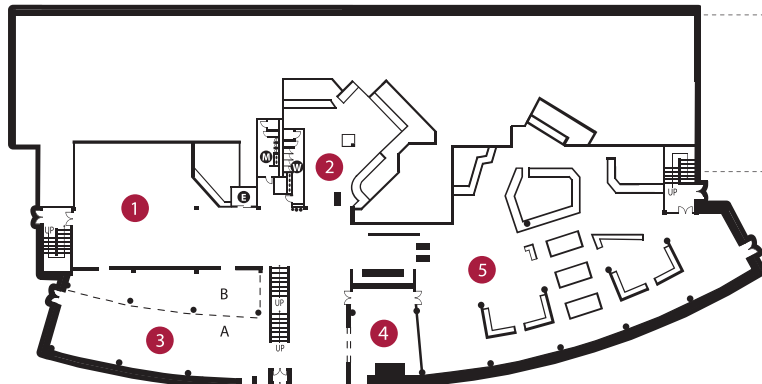

UNIVERSITY CENTER

Campus Information: (715) 425-3911
 Involvement Center: (715) 425-4444

MAP POINT ROOM NAME ROOM #

3rd LEVEL

- 41 Chippewa River Room 322
- 42 St. Croix River Room 321
- 43 Rush River Room 325
- 44 Red Cedar River Room 326
- 45 Kinnickinnic River Theater 320
- 46 Ames Gallery
- 47 Eau Galle River Room 332
- 48 Apple River Room 333
- 49 Willow River Room 334

3rd LEVEL

2nd LEVEL

- 31 Game Room
- 32 Falcon's Nest Mezzanine
- 33 Riverview Ballroom 260
- 34 Trimble River Room 231
- 35 Wind River Room 232

2nd LEVEL

1st LEVEL

- 11 Falcon's Nest Lounge
- 12 Heritage Hall
- 13 Coffee Lounge
- 14 Falcon Shop
- 15 Falcon's Nest 120
- 16 Peregrine Perk
- 17 First National Bank / ATM
- 18 Environmental Learning Kiosk
- 19 Information Desk
- 20 Mississippi River Room 172
- 21 Green Room
- 22 Freddy's Convenience Store
- 23 Bob Sievert Fireplace Lounge
- 24 Involvement Center

1st LEVEL

LOWER LEVEL

- 1 Pete's Creek Lounge 044
- 2 Retail Dining
- 3 Pete's Creek Corner
- 4 Falls Room 004
- 5 Riverside Commons

LOWER LEVEL

GENERAL POINTS OF INTEREST

- E Elevator
- W Women's Restroom
- M Men's Restroom
- R Restroom