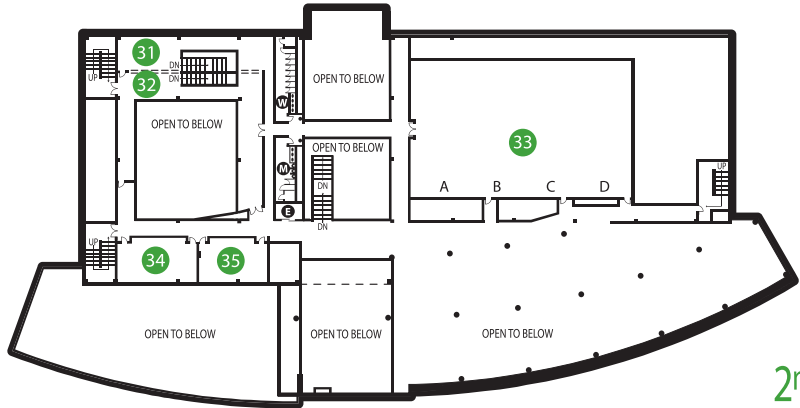

UNIVERSITY CENTER

Campus Information: (715) 425-3911
 Involvement Center: (715) 425-4444

MAP POINT ROOM NAME ROOM #

3rd LEVEL

- 41 Chippewa River Room 322
- 42 St. Croix River Room 321
- 43 Rush River Room 325
- 44 Red Cedar River Room 326
- 45 Kinnickinnic River Theater 320
- 46 Ames Gallery
- 47 Eau Galle River Room 332
- 48 Apple River Room 333
- 49 Willow River Room 334

3rd LEVEL

2nd LEVEL

- 31 Game Room
- 32 Falcon's Nest Mezzanine
- 33 Riverview Ballroom 260
- 34 Trimble River Room 231
- 35 Wind River Room 232

2nd LEVEL

1st LEVEL

- 11 Falcon's Nest Lounge
- 12 Heritage Hall
- 13 Coffee Lounge
- 14 Falcon Shop
- 15 Falcon's Nest 120
- 16 Peregrine Perk
- 17 First National Bank / ATM
- 18 Environmental Learning Kiosk
- 19 Information Desk
- 20 Mississippi River Room 172
- 21 Green Room
- 22 Freddy's Convenience Store
- 23 Bob Sievert Fireplace Lounge
- 24 Involvement Center

1st LEVEL

LOWER LEVEL

- 1 Pete's Creek Lounge 044
- 2 Retail Dining
- 3 Pete's Creek Corner
- 4 Falls Room 004
- 5 Riverside Commons

LOWER LEVEL

GENERAL POINTS OF INTEREST

- E Elevator
- W Women's Restroom
- M Men's Restroom
- R Restroom