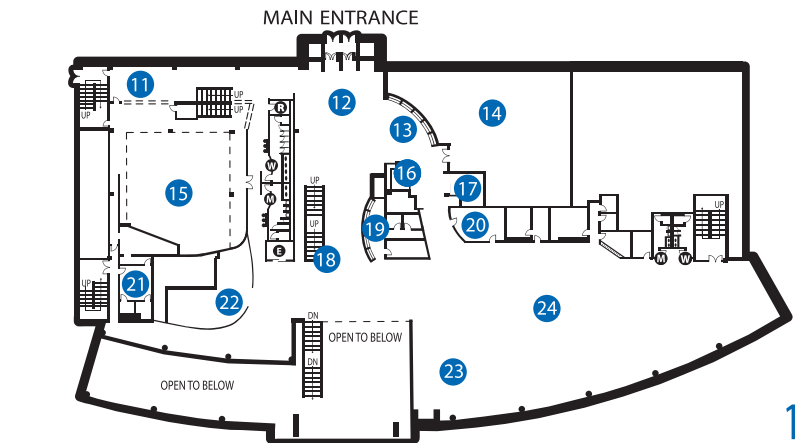

UNIVERSITY CENTER

Campus Information: (715) 425-3911
 Involvement Center: (715) 425-4444

MAP POINT ROOM NAME ROOM #

3rd LEVEL

- 41 Chippewa River Room 322
- 42 St. Croix River Room 321
- 43 Rush River Room 325
- 44 Red Cedar River Room 326
- 45 Kinnickinnic River Theater 320
- 46 Ames Gallery
- 47 Eau Galle River Room 332
- 48 Apple River Room 333
- 49 Willow River Room 334

3rd LEVEL

2nd LEVEL

- 31 Game Room
- 32 Falcon's Nest Mezzanine
- 33 Riverview Ballroom 260
- 34 Trimble River Room 231
- 35 Wind River Room 232

2nd LEVEL

1st LEVEL

- 11 Falcon's Nest Lounge
- 12 Heritage Hall
- 13 Coffee Lounge
- 14 Falcon Shop
- 15 Falcon's Nest 120
- 16 Peregrine Perk
- 17 First National Bank / ATM
- 18 Environmental Learning Kiosk
- 19 Information Desk
- 20 Mississippi River Room 172
- 21 Green Room
- 22 Freddy's Convenience Store
- 23 Bob Sievert Fireplace Lounge
- 24 Involvement Center

1st LEVEL

LOWER LEVEL

- 1 Pete's Creek Lounge 044
- 2 Retail Dining
- 3 Pete's Creek Corner
- 4 Falls Room 004
- 5 Riverside Commons

LOWER LEVEL

GENERAL POINTS OF INTEREST

- E Elevator
- W Women's Restroom
- M Men's Restroom
- R Restroom