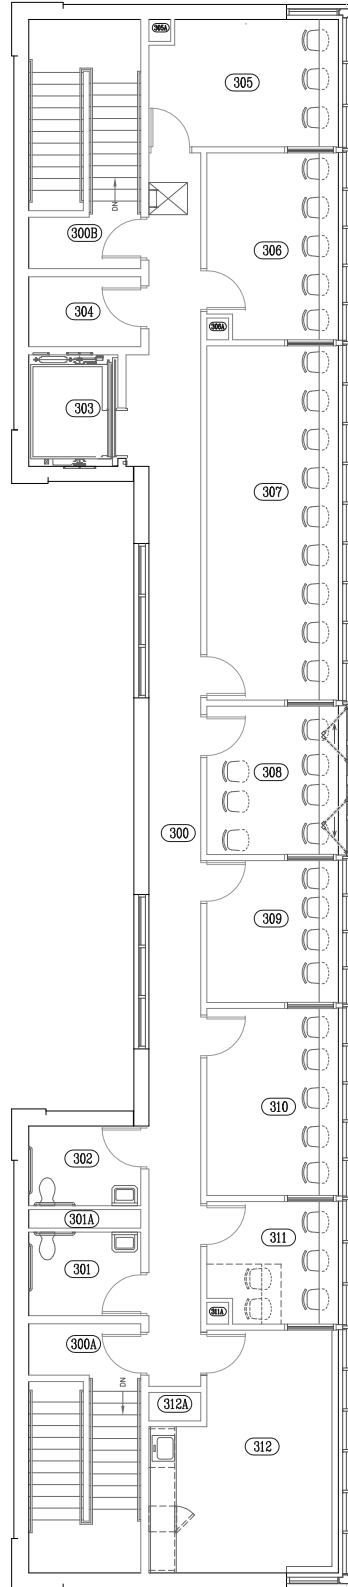

DAVID SMITH STADIUM PRESS BOX

THIRD FLOOR

David Smith Stadium Press Box	
UWRF Campus Planning	
DATE	REVISIONS
9/23/15	
B. Thill	0:\Integrated Planning\Campus Planning\CADD Drawings\

Floor
3 of 3