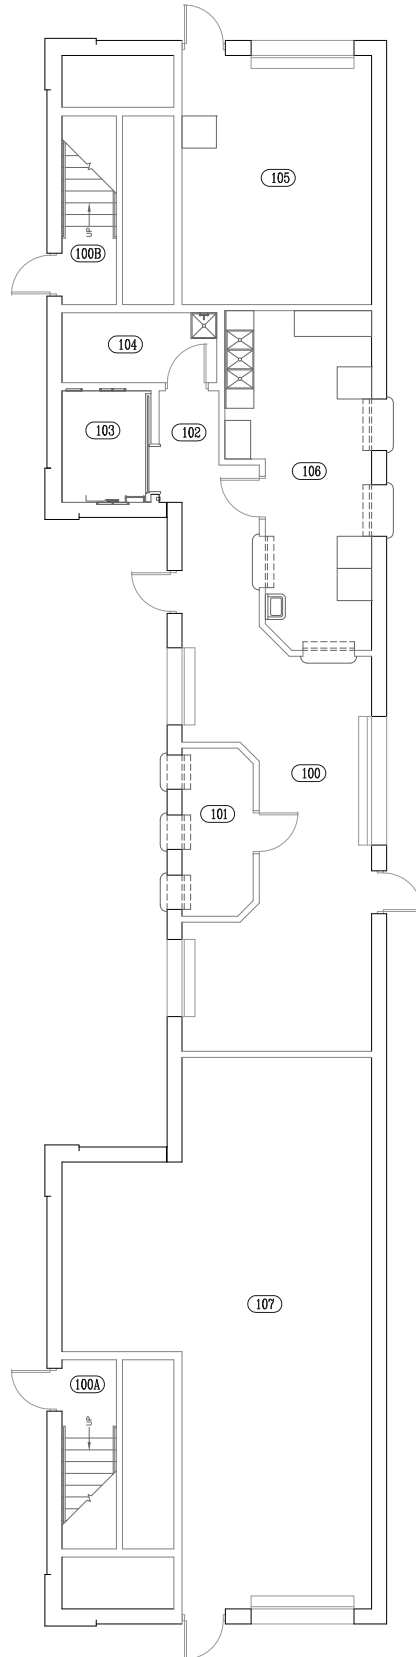

# DAVID SMITH STADIUM PRESS BOX

## FIRST FLOOR

David Smith Stadium Press Box	
UWRF Campus Planning	
DATE	REVISIONS
9/23/15	
B. Thill	0:\Integrated Planning\Campus Planning\CADD Drawings\