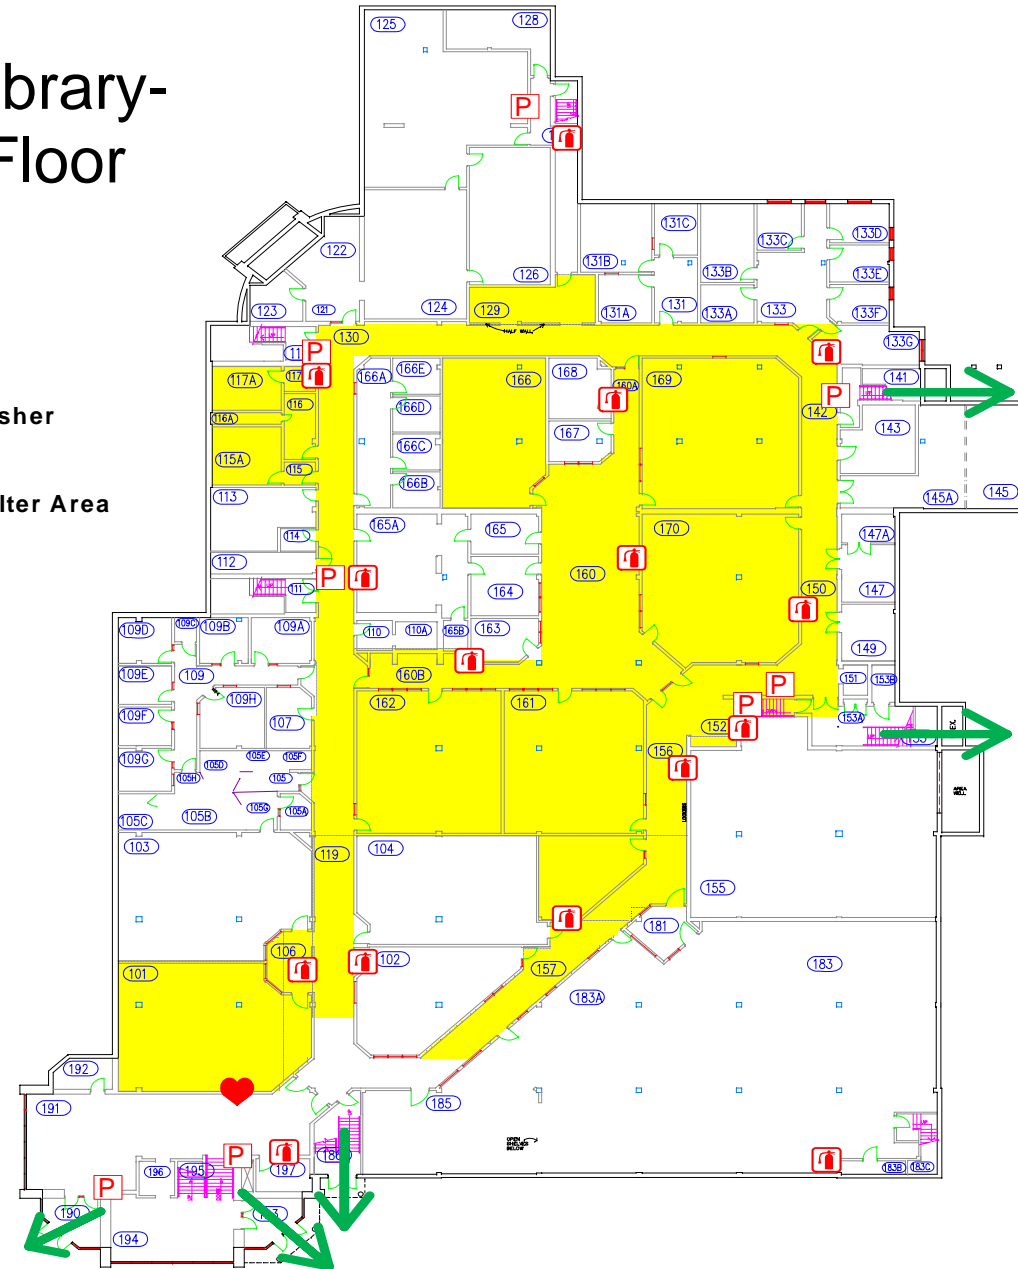

## TORNADO:

Once a tornado has been spotted in the area move immediately and calmly to designated shelter areas noted on this placard, away from windows. **BE SURE TO SHUT ALL DOORS!**

If you see or hear the tornado coming, Do Not Wait for the warning signal, go to your shelter area if there is time.

If not, curl up on the floor, draw your knees under you, and cover your head with your hands as illustrated.

## Davee Library- Ground Floor (First Floor)

-  Fire Pulls
-  Fire Extinguisher
-  AED
-  Tornado Shelter Area