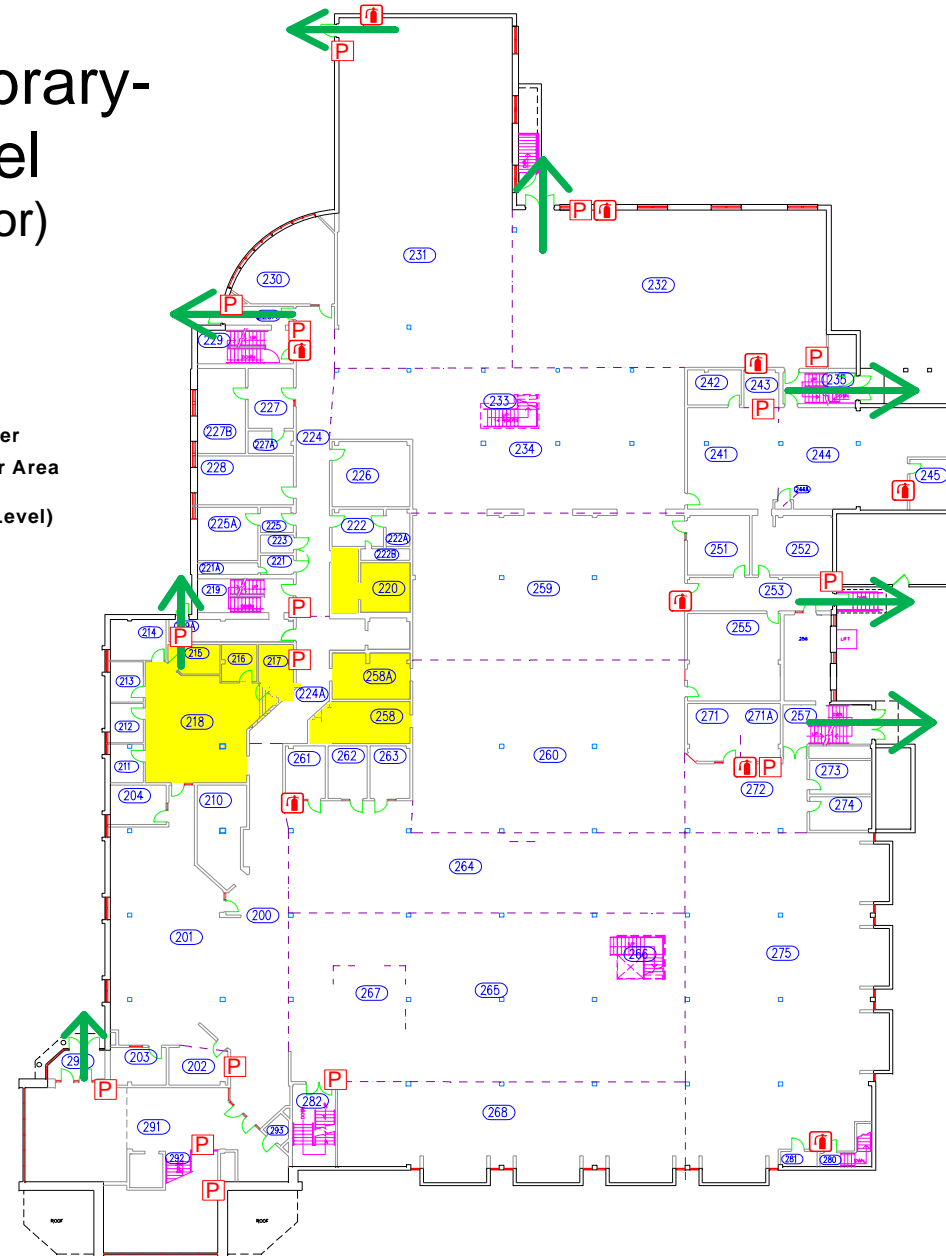

## TORNADO:

Once a tornado has been spotted in the area move immediately and calmly to designated shelter areas noted on this placard, away from windows. **BE SURE TO SHUT ALL DOORS!**

If you see or hear the tornado coming, Do Not Wait for the warning signal, go to your shelter area if there is time.

## Davee Library- Main Level (Second Floor)

-  Fire Pull
-  Fire Extinguisher
-  Tornado Shelter Area
-  AED (Lower Level)