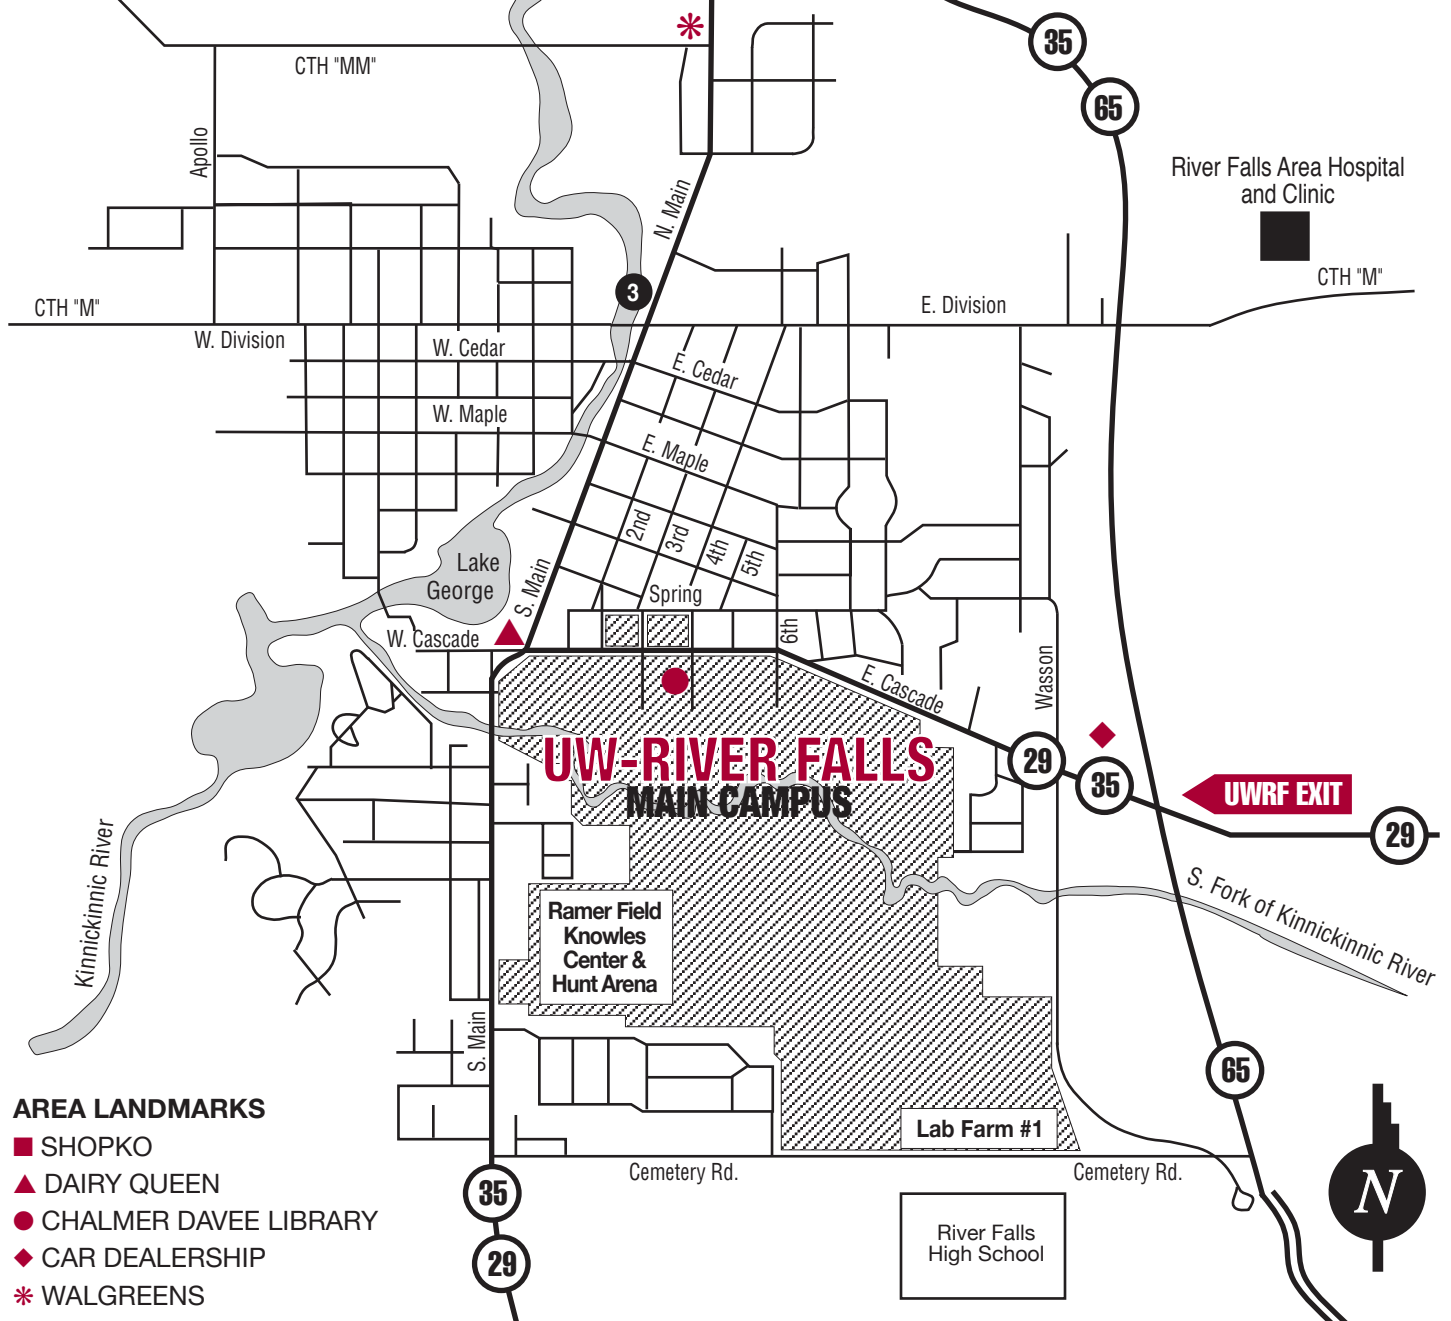

# RIVER FALLS, WI / UWRF CAMPUS

FROM INTERSTATE 94 / HUDSON, WI

FROM INTERSTATE 94 / ROBERTS, WI

## AREA LODGING

- 1 Country Inn by Carlson • 715-425-9500
- 2 Highland Inn • 715-425-8388
- 3 Kinni Creek Lodge and Outfitters • 715-425-7378

**UWRF EXIT**

To Lab Farm #2 and Dairy Learning Center

## AREA LANDMARKS

- SHOPKO
- ▲ DAIRY QUEEN
- CHALMER DAVEE LIBRARY
- ◆ CAR DEALERSHIP
- \* WALGREENS

FROM PRESCOTT, WI

FROM ELLSWORTH, WI

**UWRF EXIT**