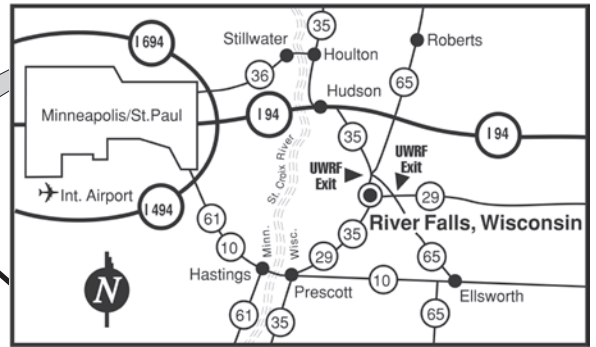

# RIVER FALLS, WI / UWRF CAMPUS

FROM INTERSTATE 94 / HUDSON, WI

FROM INTERSTATE 94 / ROBERTS, WI

## AREA LODGING

- 1 Country Inn by Carlson • 715-425-9500
- 2 Highland Inn • 715-425-8388
- 3 Kinni Creek Lodge and Outfitters • 715-425-7378

**UWRF EXIT**

To Lab Farm #2 and Dairy Learning Center

## AREA LANDMARKS

- SHOPKO
- ▲ DAIRY QUEEN
- CHALMER DAVEE LIBRARY
- ◆ CAR DEALERSHIP
- \* WALGREENS

FROM PRESCOTT, WI

FROM ELLSWORTH, WI

**UWRF EXIT**