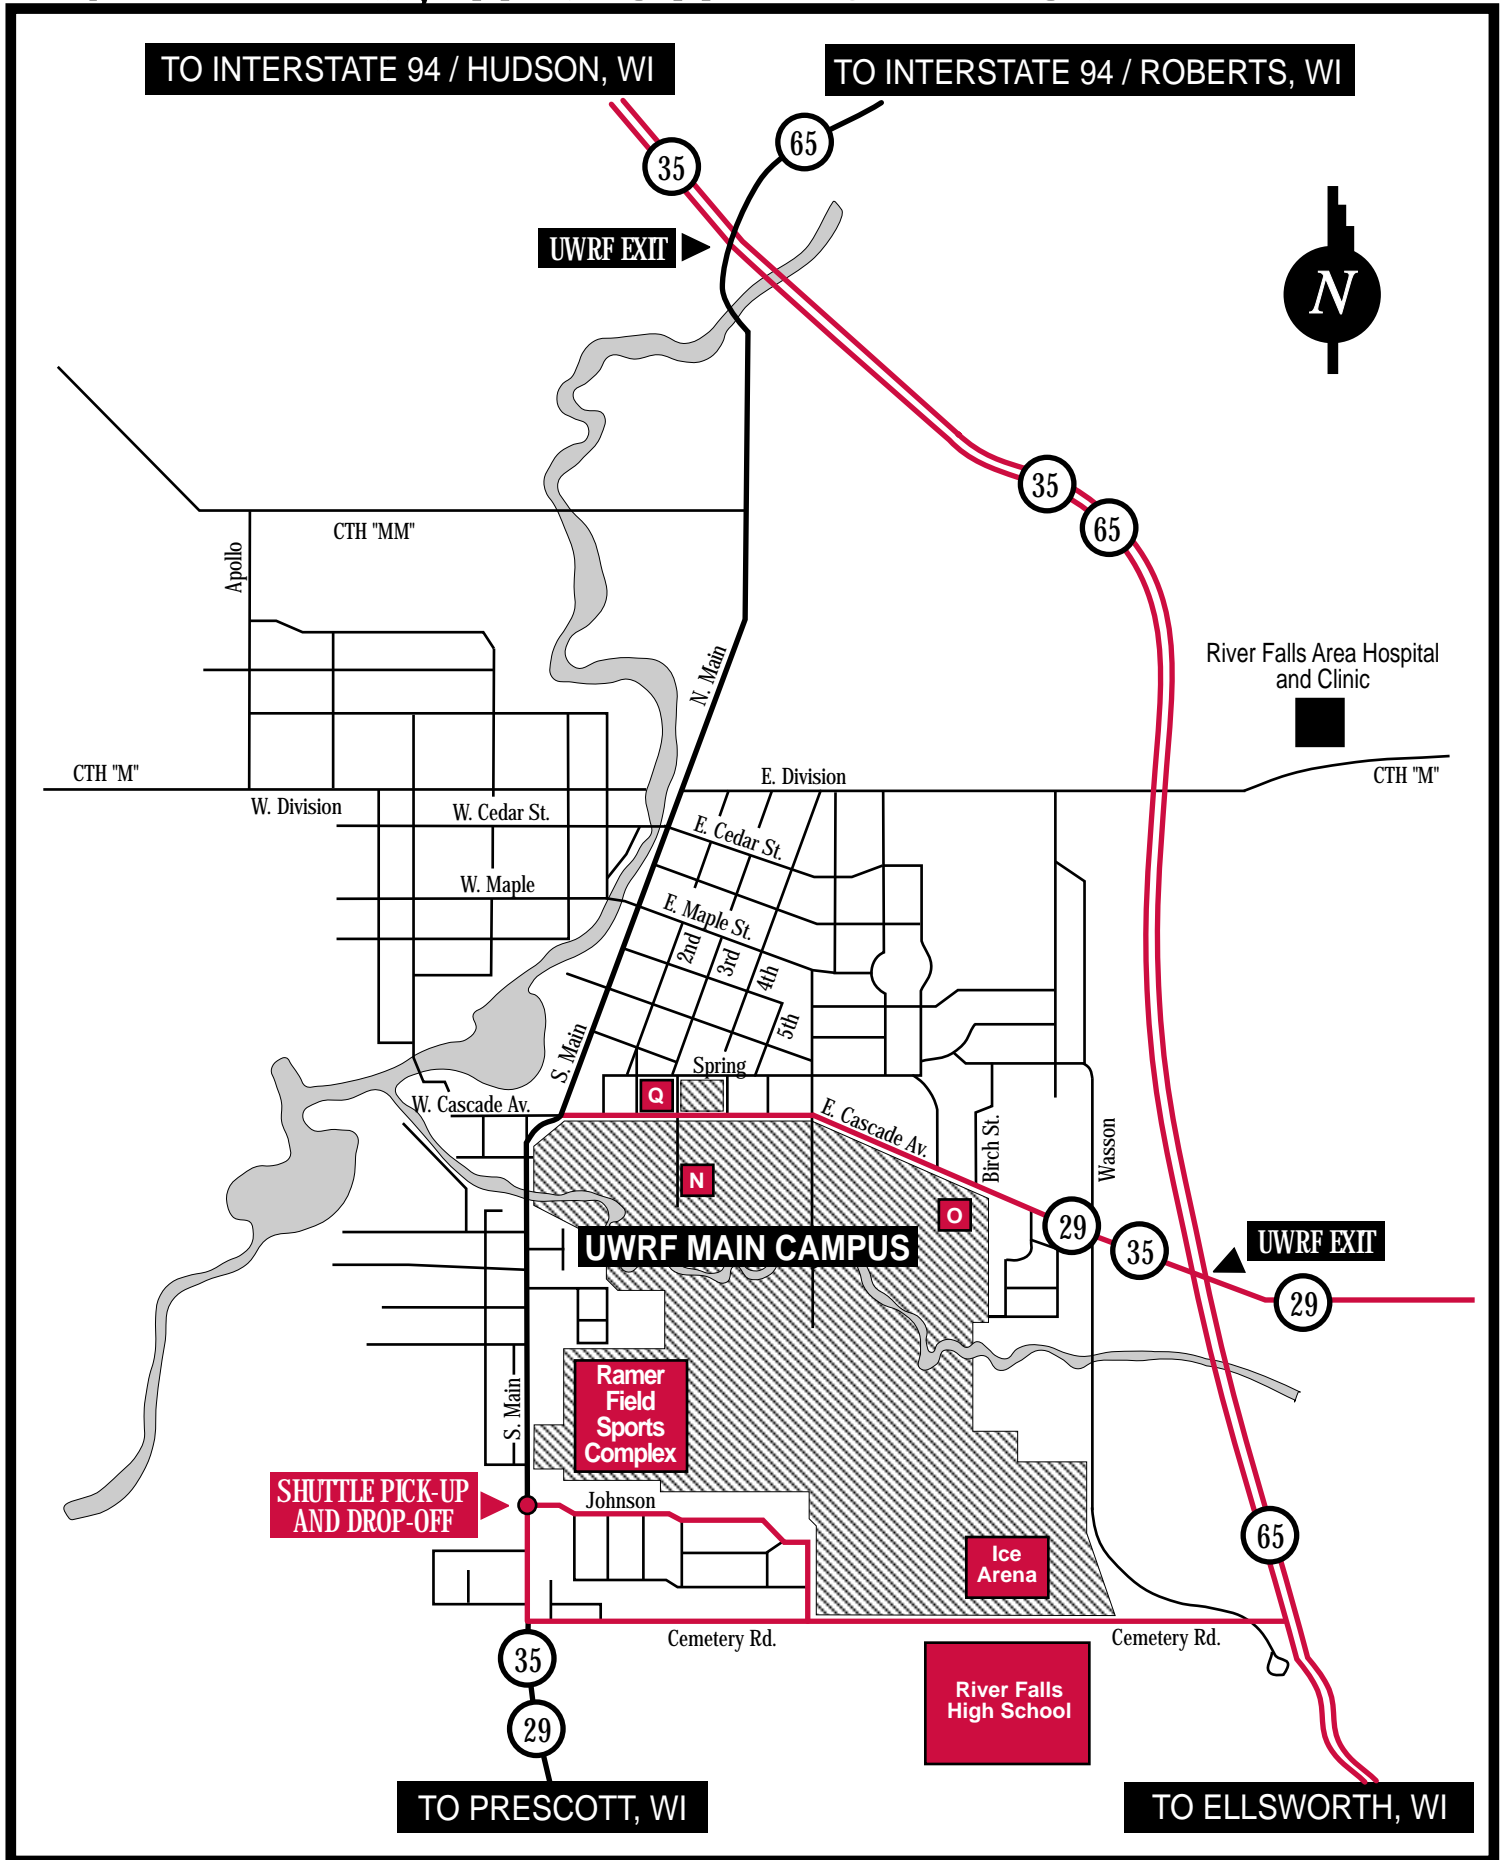

RIVER FALLS, WI / UWRF CAMPUS

TO INTERSTATE 94 / HUDSON, WI

TO INTERSTATE 94 / ROBERTS, WI

UWRF EXIT

River Falls Area Hospital and Clinic

UWRF MAIN CAMPUS

SHUTTLE PICK-UP AND DROP-OFF

Ramer Field Sports Complex

Ice Arena

River Falls High School

TO PRESCOTT, WI

TO ELLSWORTH, WI