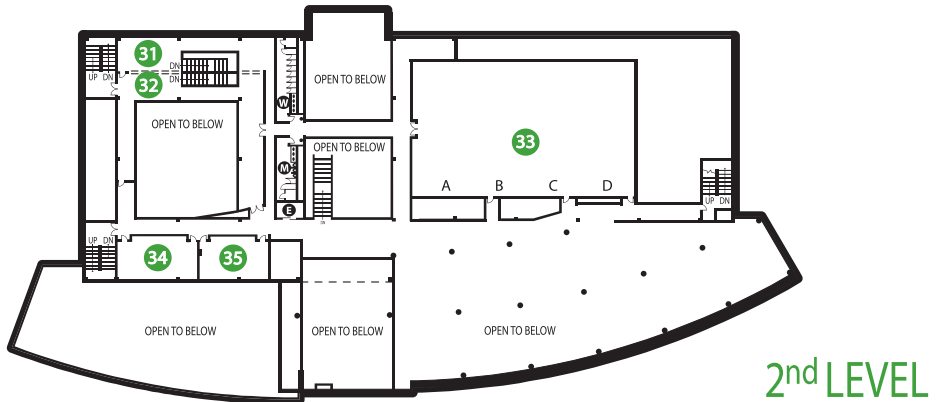

UNIVERSITY CENTER

Campus Information: (715) 425-3911
 Involvement Center: (715) 425-4444

MAP POINT ROOM NAME ROOM #

3rd LEVEL

- 41 Chippewa River Room 322
- 42 St. Croix River Room 321
- 43 Rush River Room 325
- 44 Red Cedar River Room 326
- 45 Kinnickinnic River Theater 320
- 46 Ames Gallery
- 47 Eau Galle River Room 332
- 48 Apple River Room 333
- 49 Willow River Room 334

2nd LEVEL

- 31 Game Room
- 32 Falcon's Nest Mezzanine
- 33 Riverview Ballroom 260
- 34 Trimbelle River Room 231
- 35 Wind River Room 232

1st LEVEL

- 11 Falcon's Nest Lounge
- 12 Heritage Hall
- 13 Cyber Café
- 14 Falcon Shop
- 15 Falcon's Nest 120
- 16 Peregrine Perk
- 17 First National Bank / ATM
- 18 Environmental Learning Kiosk
- 19 Information Desk
- 20 Mississippi River Room 172
- 21 Green Room
- 22 Freddy's Convenience Store
- 23 Bob Sievert Fireplace Lounge
- 24 Involvement Center

LOWER LEVEL

- 1 Pete's Creek Lounge 044
- 2 Retail Dining
- 3 Pete's Creek Corner
- 4 Falls Room 004
- 5 Riverside Commons

GENERAL POINTS OF INTEREST

- E Elevator
- W Women's Restroom
- M Men's Restroom
- R Restroom