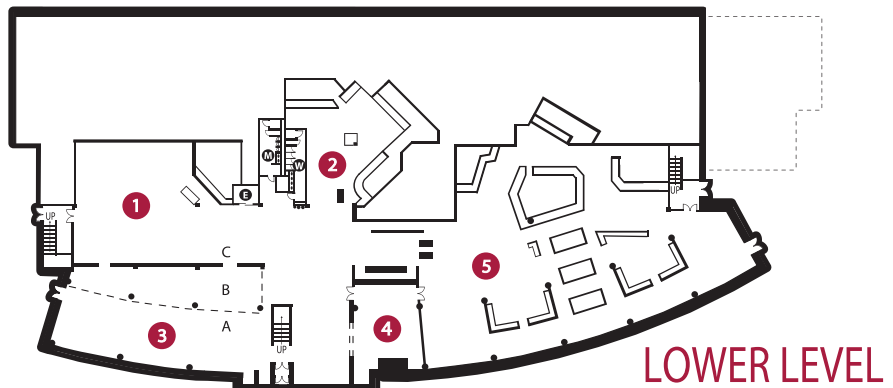

UNIVERSITY CENTER

Campus Information: (715) 425-3911
 Involvement Center: (715) 425-4444

MAP POINT ROOM NAME ROOM #

3rd LEVEL

- 41 Chippewa River Room 322
- 42 St. Croix River Room 321
- 43 Rush River Room 325
- 44 Red Cedar River Room 326
- 45 Kinnickinnic River Theater 320
- 46 Ames Gallery
- 47 Eau Galle River Room 332
- 48 Apple River Room 333
- 49 Willow River Room 334

2nd LEVEL

- 31 Game Room
- 32 Falcon's Nest Mezzanine
- 33 Riverview Ballroom 260
- 34 Trimbelle River Room 231
- 35 Wind River Room 232

1st LEVEL

- 11 Falcon's Nest Lounge
- 12 Heritage Hall
- 13 Cyber Café
- 14 Falcon Shop
- 15 Falcon's Nest 120
- 16 Peregrine Perk
- 17 First National Bank / ATM
- 18 Environmental Learning Kiosk
- 19 Information Desk
- 20 Mississippi River Room 172
- 21 Green Room
- 22 Freddy's Convenience Store
- 23 Bob Sievert Fireplace Lounge
- 24 Involvement Center

LOWER LEVEL

- 1 Pete's Creek Lounge 044
- 2 Retail Dining
- 3 Pete's Creek Corner
- 4 Falls Room 004
- 5 Riverside Commons

GENERAL POINTS OF INTEREST

- E Elevator
- W Women's Restroom
- M Men's Restroom
- R Restroom