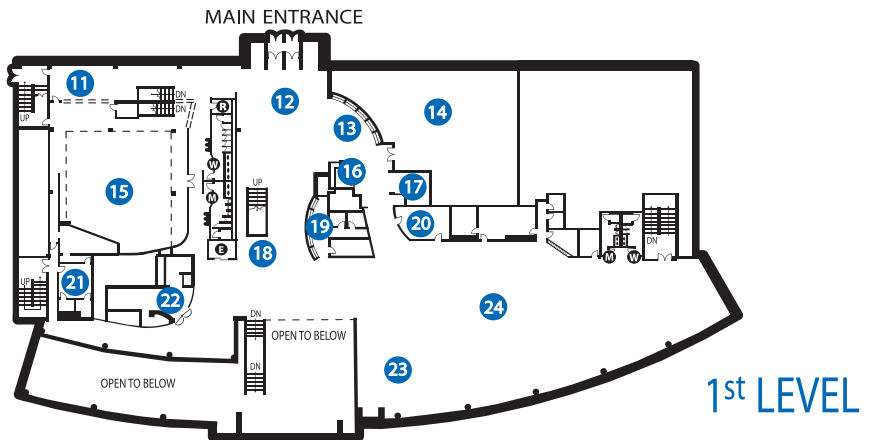

UNIVERSITY CENTER

Campus Information: (715) 425-3911
 Involvement Center: (715) 425-4444

MAP POINT ROOM NAME ROOM #

3rd LEVEL

- 41 Chippewa River Room 322
- 42 St. Croix River Room 321
- 43 Rush River Room 325
- 44 Red Cedar River Room 326
- 45 Kinnickinnic River Theater 320
- 46 Ames Gallery
- 47 Eau Galle River Room 332
- 48 Apple River Room 333
- 49 Willow River Room 334

2nd LEVEL

- 31 Game Room
- 32 Falcon's Nest Mezzanine
- 33 Riverview Ballroom 260
- 34 Trimbelle River Room 231
- 35 Wind River Room 232

1st LEVEL

- 11 Falcon's Nest Lounge
- 12 Heritage Hall
- 13 Cyber Café
- 14 Falcon Shop
- 15 Falcon's Nest 120
- 16 Peregrine Perk
- 17 First National Bank / ATM
- 18 Environmental Learning Kiosk
- 19 Information Desk
- 20 Mississippi River Room 172
- 21 Green Room
- 22 Freddy's Convenience Store
- 23 Bob Sievert Fireplace Lounge
- 24 Involvement Center

LOWER LEVEL

- 1 Pete's Creek Lounge 044
- 2 Retail Dining
- 3 Pete's Creek Corner
- 4 Falls Room 004
- 5 Riverside Commons

GENERAL POINTS OF INTEREST

- E Elevator
- W Women's Restroom
- M Men's Restroom
- R Restroom