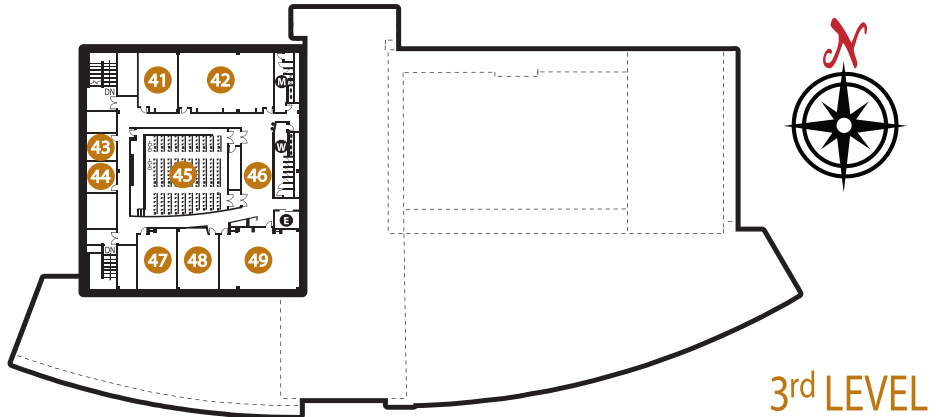

UNIVERSITY CENTER

Campus Information: (715) 425-3911
 Involvement Center: (715) 425-4444

MAP POINT ROOM NAME ROOM #

3rd LEVEL

- 41 Chippewa River Room 322
- 42 St. Croix River Room 321
- 43 Rush River Room 325
- 44 Red Cedar River Room 326
- 45 Kinnickinnic River Theater 320
- 46 Ames Gallery
- 47 Eau Galle River Room 332
- 48 Apple River Room 333
- 49 Willow River Room 334

2nd LEVEL

- 31 Game Room
- 32 Falcon's Nest Mezzanine
- 33 Riverview Ballroom 260
- 34 Trimbelle River Room 231
- 35 Wind River Room 232

1st LEVEL

- 11 Falcon's Nest Lounge
- 12 Heritage Hall
- 13 Cyber Café
- 14 Falcon Shop
- 15 Falcon's Nest 120
- 16 Peregrine Perk
- 17 First National Bank / ATM
- 18 Environmental Learning Kiosk
- 19 Information Desk
- 20 Mississippi River Room 172
- 21 Green Room
- 22 Freddy's Convenience Store
- 23 Bob Sievert Fireplace Lounge
- 24 Involvement Center

LOWER LEVEL

- 1 Pete's Creek Lounge 044
- 2 Retail Dining
- 3 Pete's Creek Corner
- 4 Falls Room 004
- 5 Riverside Commons

GENERAL POINTS OF INTEREST

- E Elevator
- W Women's Restroom
- M Men's Restroom
- R Restroom