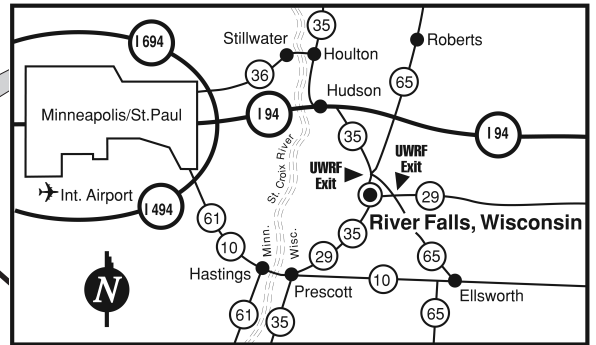

RIVER FALLS, WI / UWRF CAMPUS

FROM INTERSTATE 94 / HUDSON, WI

FROM INTERSTATE 94 / ROBERTS, WI

AREA LODGING

- 1 Crossings Inn • 715-425-9500
- 2 Highland Inn • 715-425-8388
- 3 Kinni Creek Lodge and Outfitters • 715-425-7378
- 4 Riverview Hotel & Suites • 715-425-1045

UWRF EXIT

To Mann Valley Farm and Dairy Learning Center

**UW-RIVER FALLS
MAIN CAMPUS**

Ramer Field Knowles Center & Hunt Arena

Campus Farm

River Falls High School

River Falls Area Hospital and Clinic

AREA LANDMARKS

- SHOPKO
- ▲ DAIRY QUEEN
- CHALMER DAVEE LIBRARY
- ◆ CAR DEALERSHIP
- * WALGREENS

FROM PRESCOTT, WI

FROM ELLSWORTH, WI