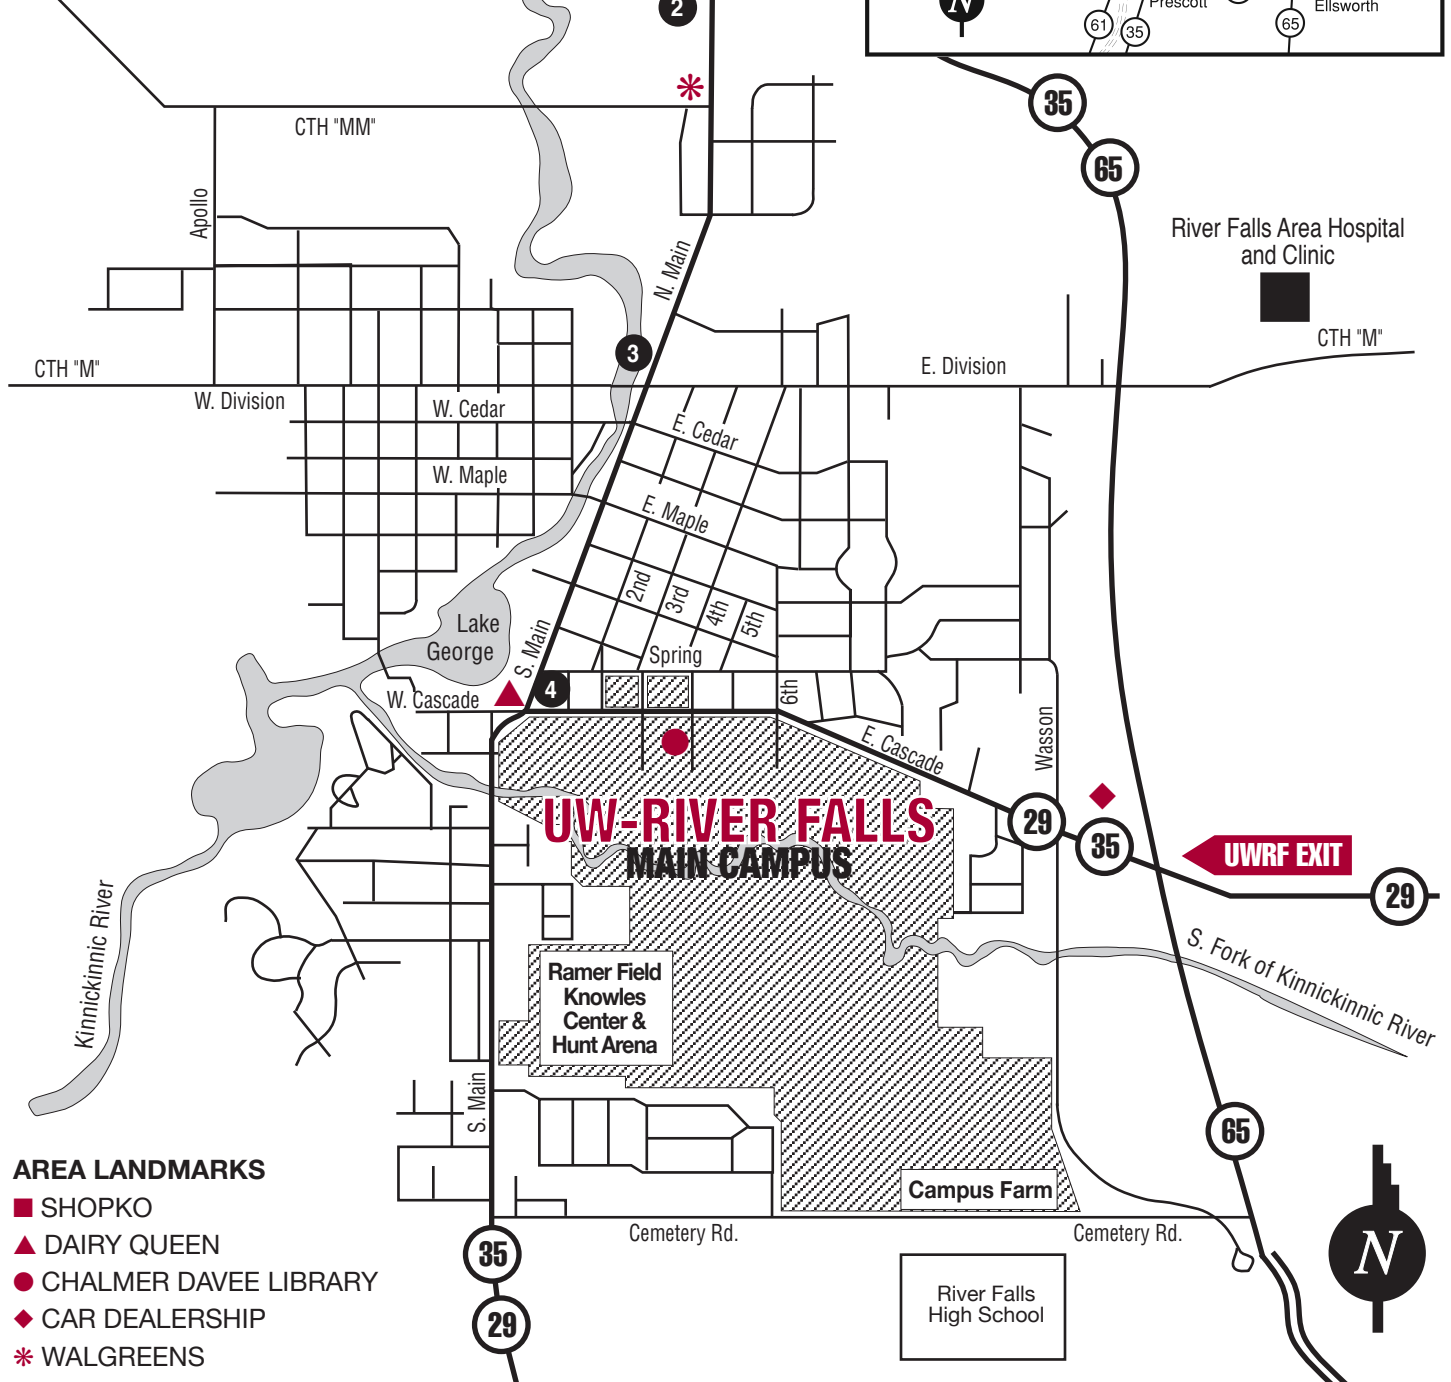

RIVER FALLS, WI / UWRF CAMPUS

FROM INTERSTATE 94 / HUDSON, WI

FROM INTERSTATE 94 / ROBERTS, WI

AREA LODGING

- 1 Crossings Inn • 715-425-9500
- 2 Highland Inn • 715-425-8388
- 3 Kinni Creek Lodge and Outfitters • 715-425-7378
- 4 Riverview Hotel & Suites • 715-425-1045

UWRF EXIT

To Mann Valley Farm and Dairy Learning Center

**UW-RIVER FALLS
MAIN CAMPUS**

Ramer Field Knowles Center & Hunt Arena

Campus Farm

River Falls High School

River Falls Area Hospital and Clinic

AREA LANDMARKS

- SHOPKO
- ▲ DAIRY QUEEN
- CHALMER DAVEE LIBRARY
- ◆ CAR DEALERSHIP
- * WALGREENS

FROM PRESCOTT, WI

FROM ELLSWORTH, WI